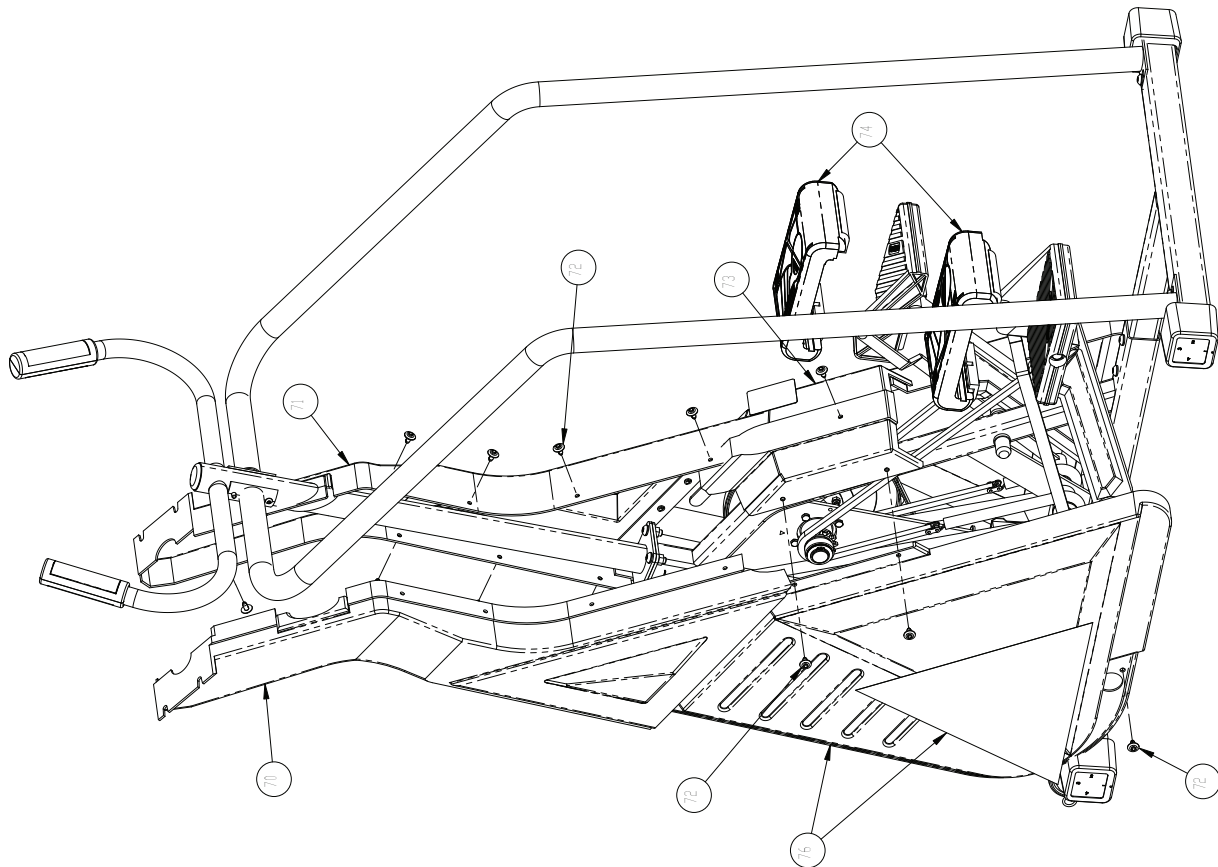

STAIRMASTER 4100PT HOMESTEPPER