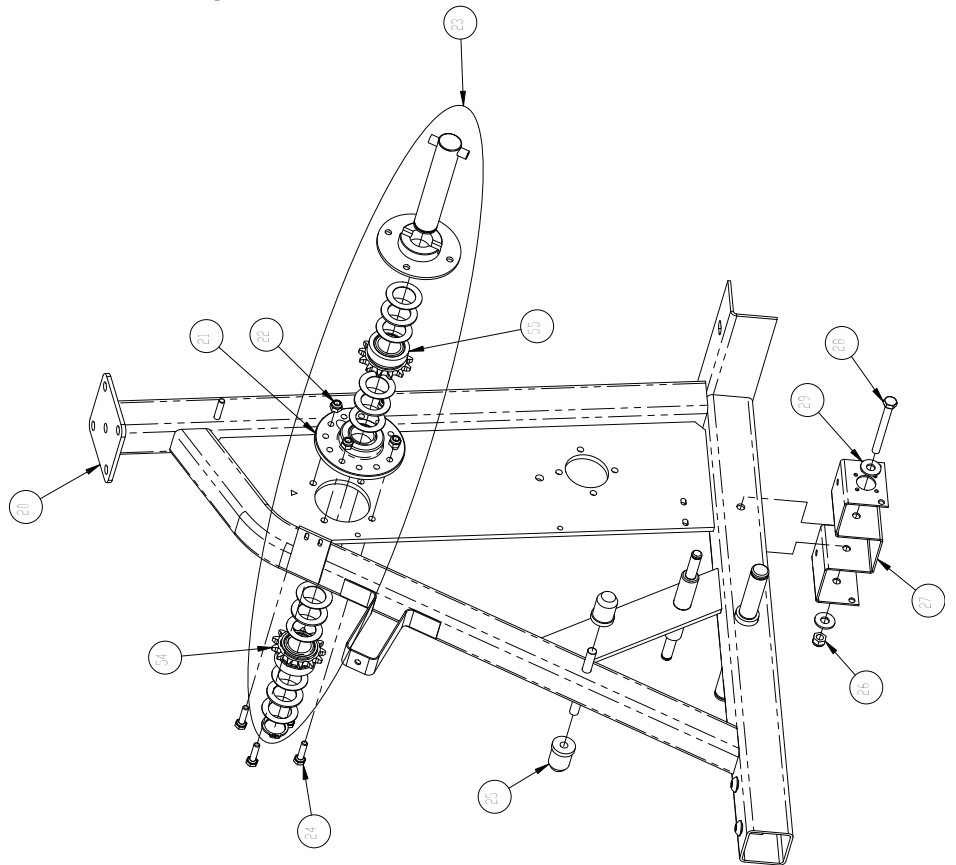

STAIRMASTER 4100PT HOMESTEPPER