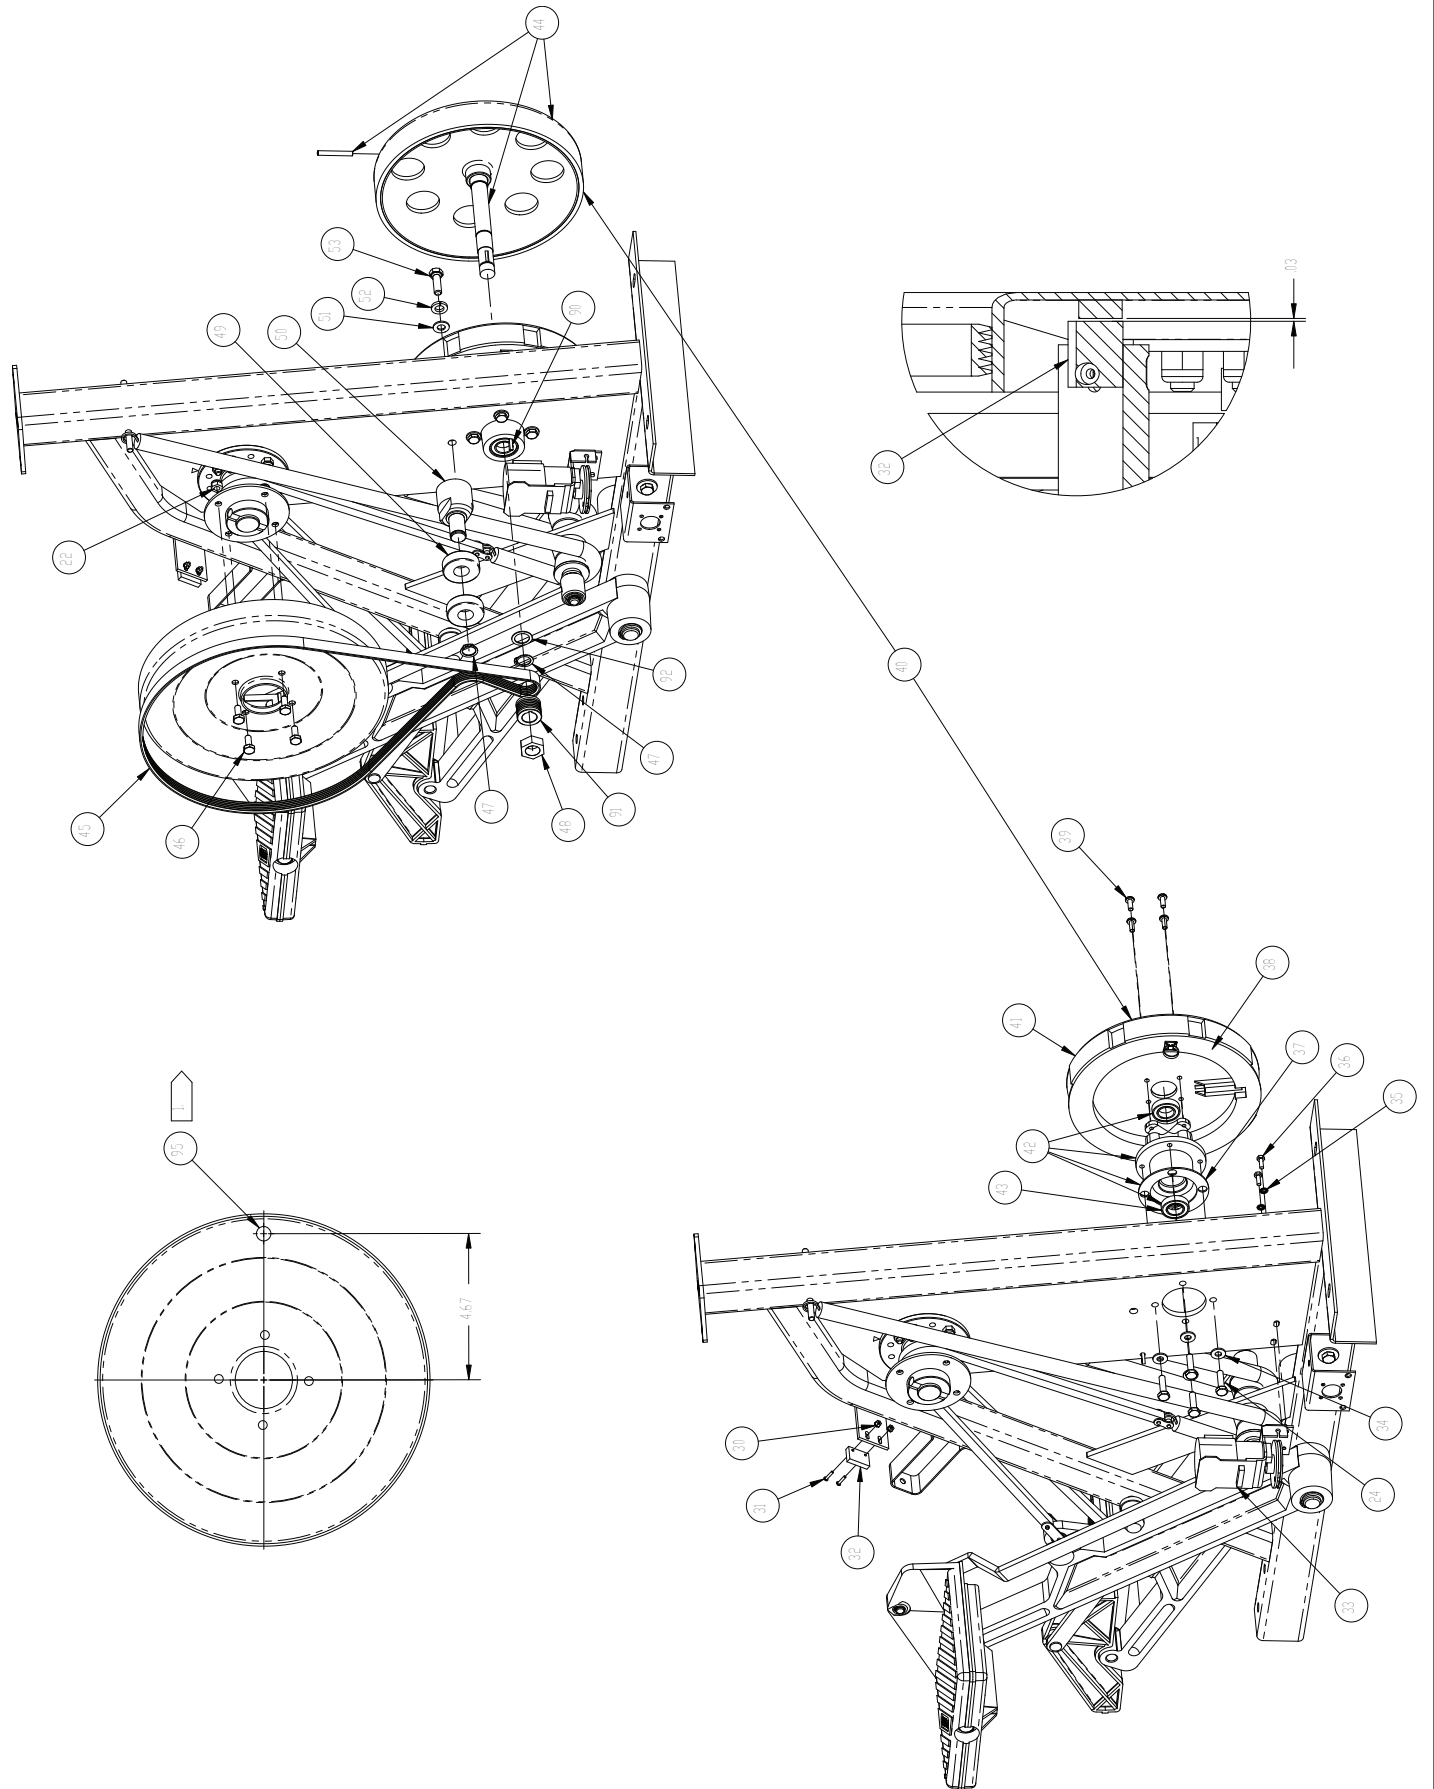

STAIRMASTER 4100PT HOMESTEPPER