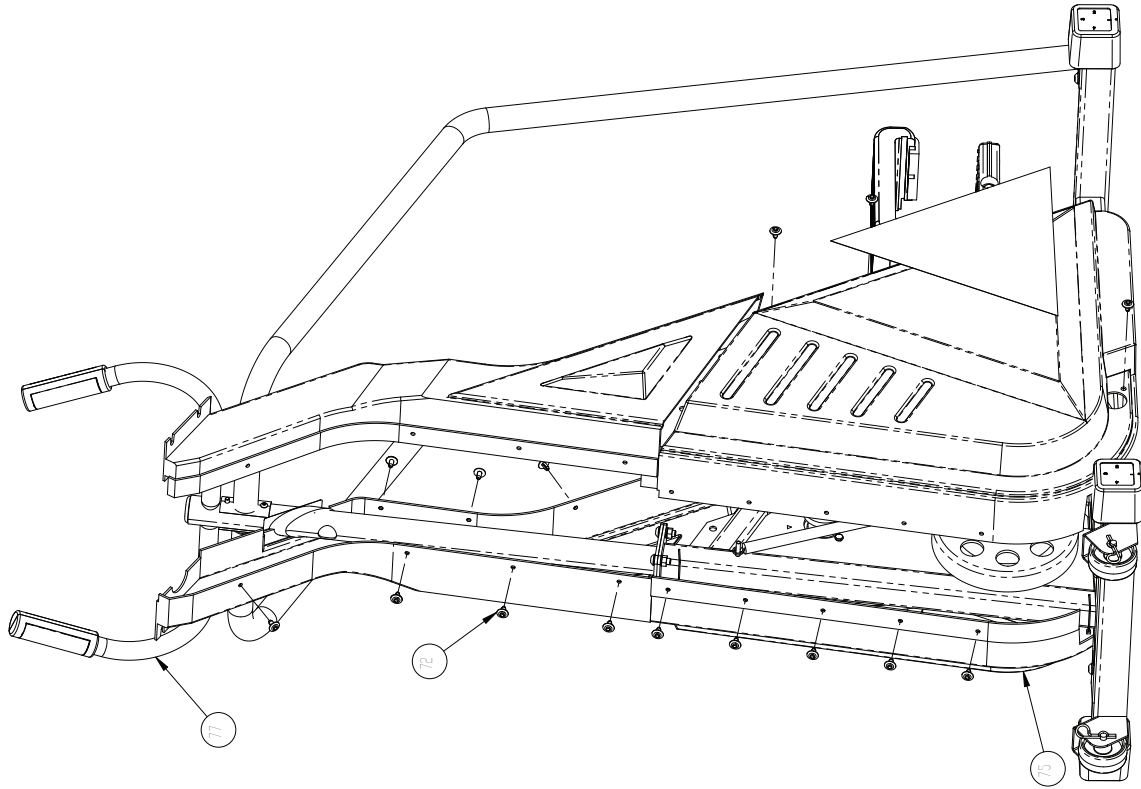

STAIRMASTER 4100PT HOMESTEPPER