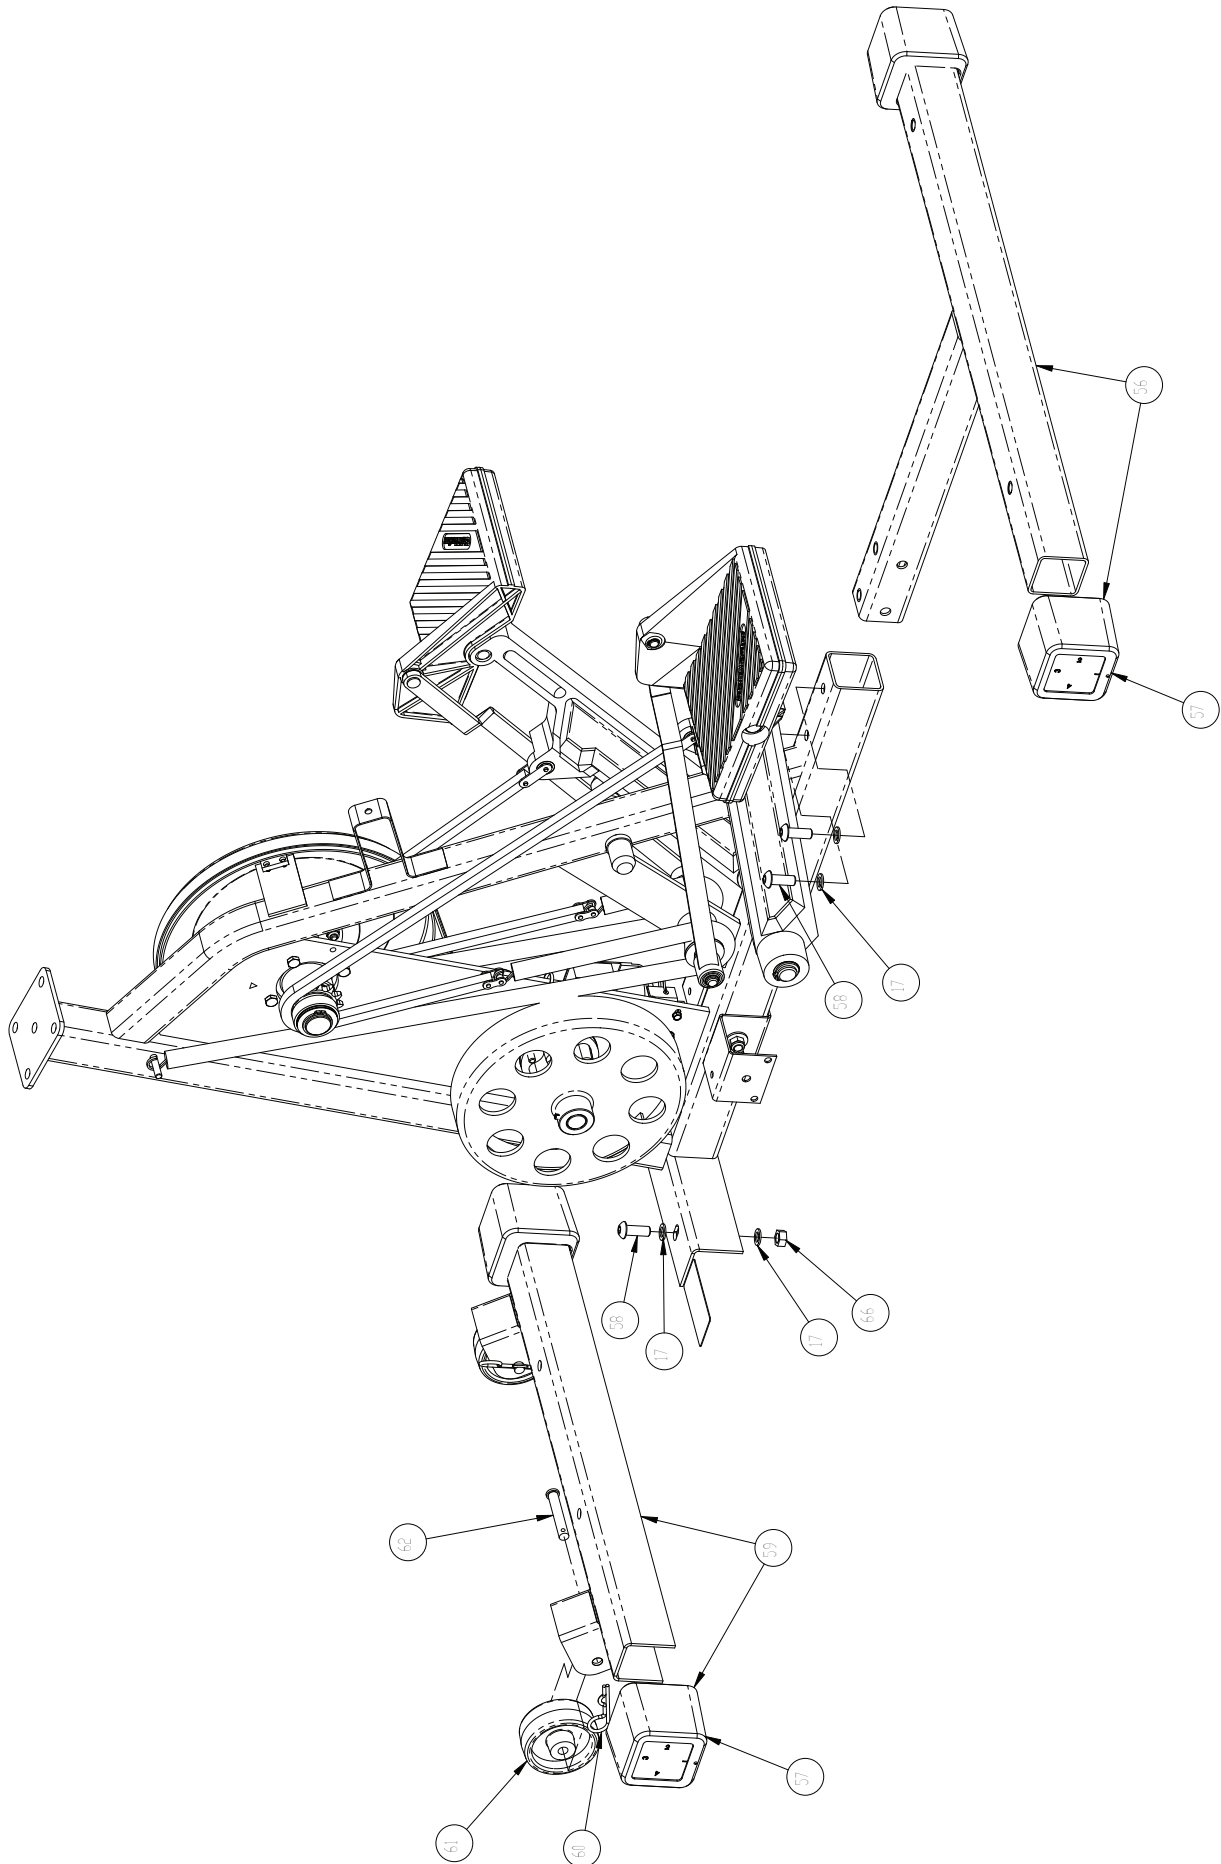

STAIRMASTER 4100PT HOMESTEPPER