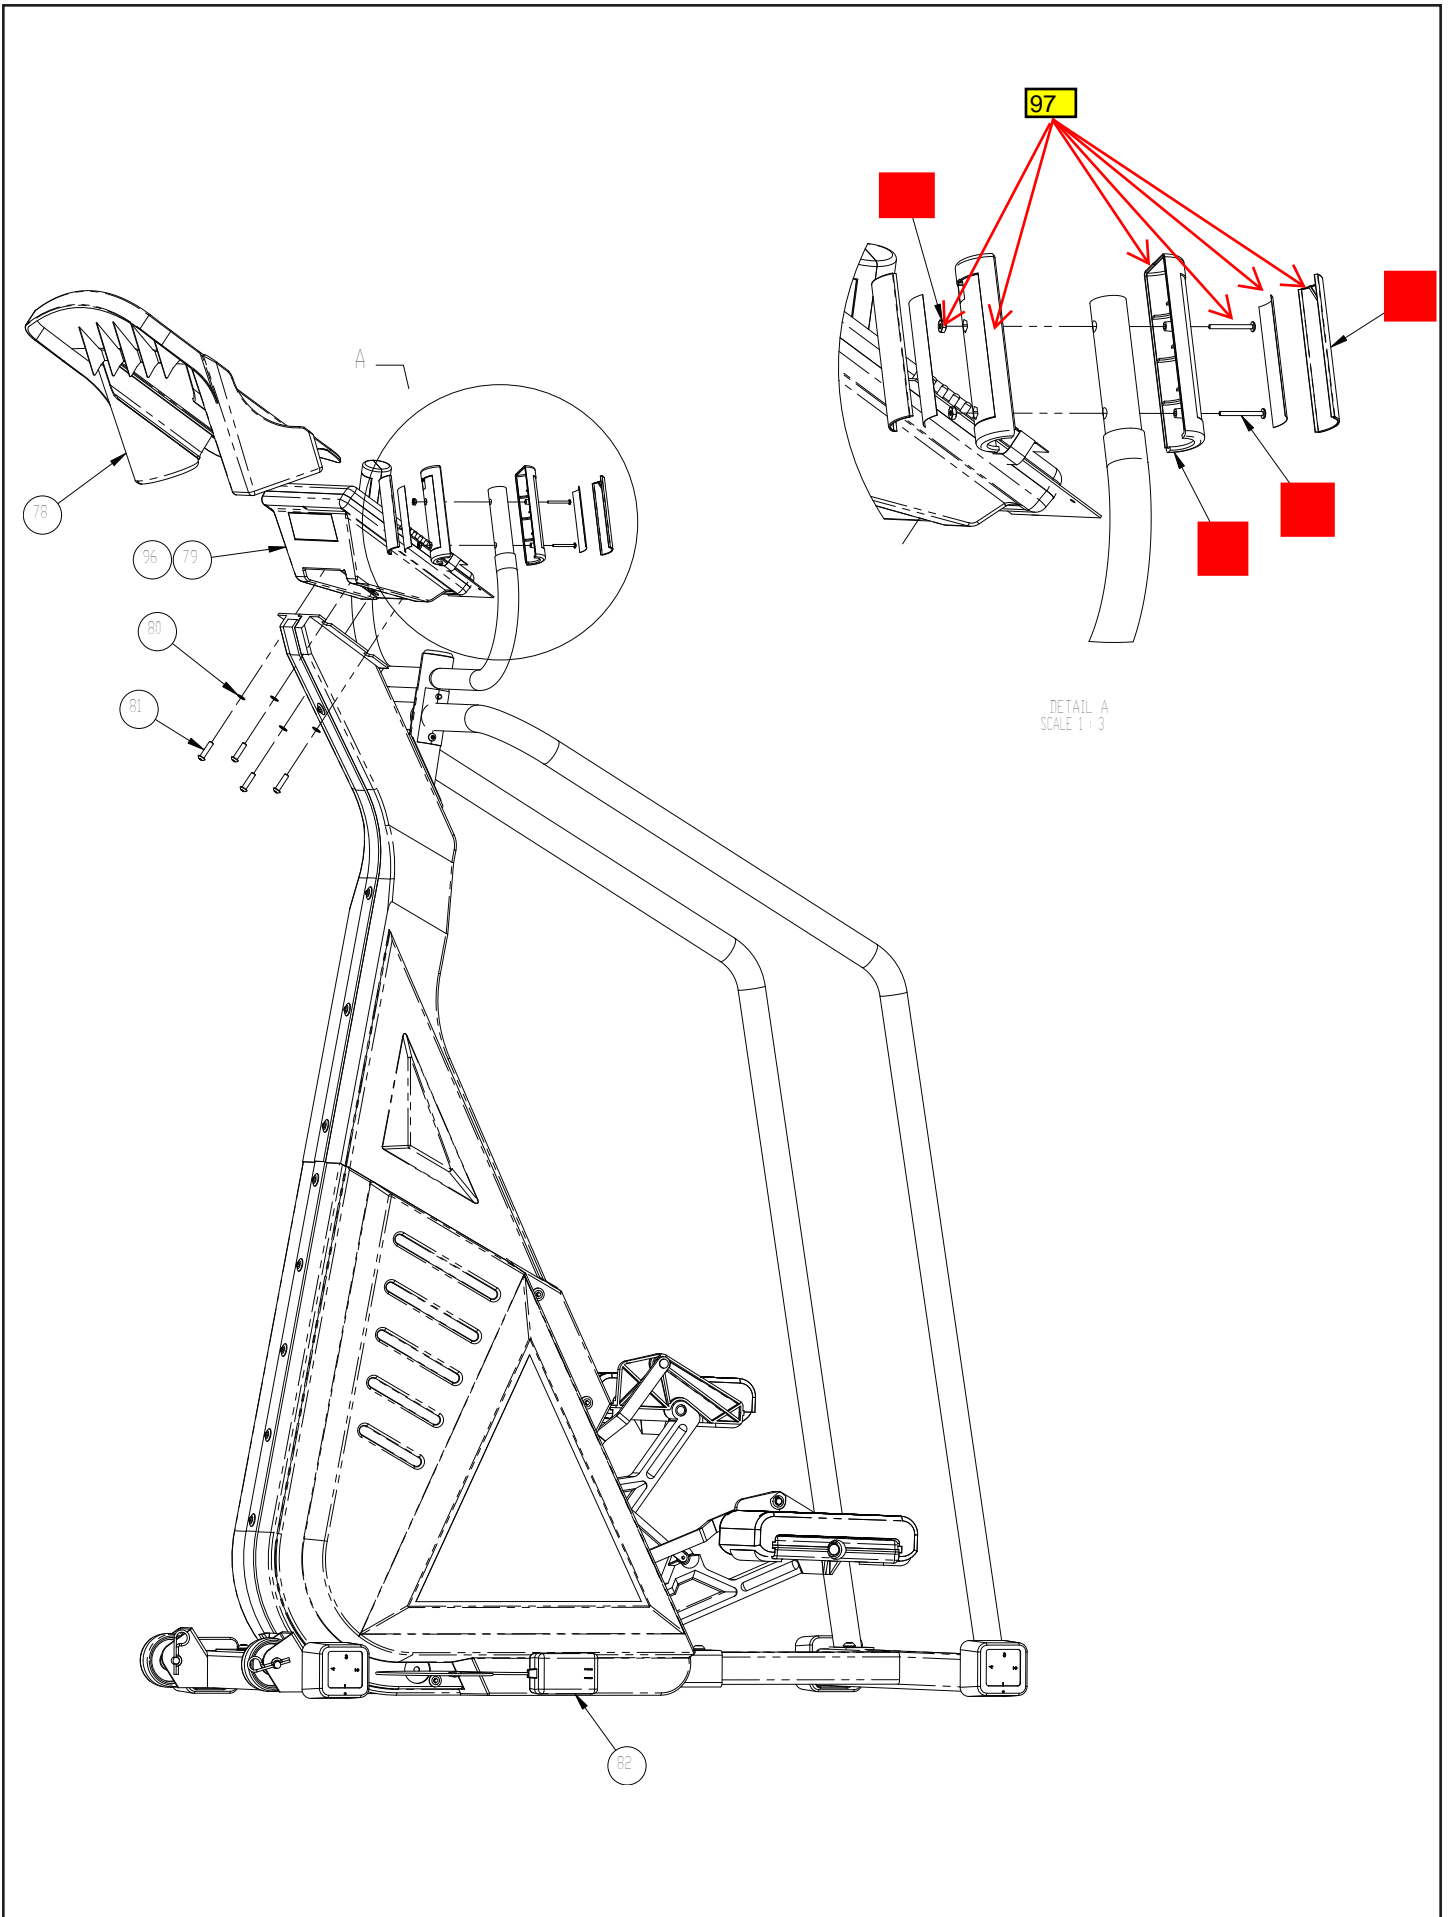

STAIRMASTER 4100PT HOMESTEPPER

STAIRMASTER 4100PT HOMESTEPPER

REF #	DESCRIPTION	PART #	REF #	DESCRIPTION	PART #
1	SPRING, PEDAL RETURN	SM20191	45	BELT, POLY-V, 440J6	SM25793
2	CHAIN, STEP CHN40N P 51, HS	SM25708	46	SCREW, .250-20X.63, HEX HD CAP	SM22028
3	KIT, MASTER LINK	SM20157	47	SNAP RING, 17MM	SM23354
4	PULLEY, BUNGEY CORD	SM25746	48	NUT, JAM, .625-18 UNF	SM21932
5	WASHER, 3/4" NARROW, FLAT,	SM25891	49	BEARING, BALL 17MM X 40MM	SM23322
6	(CS) ASSY, ARM, LEVELING, PB, W/BPD	SM10991-03	50	MOUNT, IDLER, PM	SM25749
7	RING, SNAP 3/8"	SM20214	51	WASHER, FLAT, .312 SAE	SM22214
8	RING, SNAP 3/4"	SM20213	52	WASHER, 3/8 SPLIT LOCK	SM23729
9	RING, SNAP, 5/8" ZINC PLATED	SM22141	53	SCREW, .312-18X1.00, HEX HD CAP	SM22165
10	(CS) ASSY, ARM, PEDAL, RH, PB, W/B P	SM10989-03	54	ASSY, SPROCKET LH	SM10382
11	(CS) ASSY, ARM, PEDAL, LH, PB W/B P	SM10990-03	55	ASSY, SPROCKET RH	SM10383
12	WASHER, FLAT 1.00 OD X .63 ID	SM22140	56	KIT, REAR SUPPORT	SM25790
13	WASHER, WAVE, .751 I.D.	SM12446	57	CAP, END, SQ	SM25628
14	ASSY, PEDAL, RH, CL SYS, V2	SM21793	58	SCREW, .375-16 X 1.00, BH, SS	SM25796
15	ASSY, PEDAL, LH, CL SYS, V2	SM21794	59	KIT, FRONT SUPPORT	SM25715
16	RING, SNAP, 3/8"; HEAVY DUTY	SM25894	60	PIN, HITCH	SM21774
17	SCREW, 1/4-20X3/8" BUTTON HD SO	SM21462	61	WHEEL, 3" DIA.	SM25978
18	WASHER, THRUST, .63 ID	SM21366	62	PIN, CLEVIS	SM22326
19	LINK, DOUBLE PITCH W/SLEEVE	SM21298	63	PLUG, HOLE, RIB-LOCK	SM27415
20	WELDMENT, FRAME, MAIN, HS	SM25767	64	GROMMET, NECK, 2400/4400	SM21578
21	(CS) ASSY, DRIVE, HUB	SM10400	65	KIT, HANDLE BAR ASSY (4100)	SM25716
22	NUT, .250-20, NYLON INSERT	SM22036	66	NUT, .375-16, HX JAM, NYLON INSRT	SM24643
23	ASSY, DRIVE HUB & SHAFT, 4100PT	SM20787	67	SCREW, .250-20 UNC X 2.25, BH, SS	SM25795
24	SCREW, .250-20X1.00, HEX HD CAP	SM22026	68	WELDMENT, HANDRAIL, LH,	SM25737-03
25	PLUG, RUBBER, GUIDE ROD	SM28466	69	WELDMENT, HANDRAIL, RH	SM25740
26	NUT, 5/16-18 NC NYLON INSRT HEX	SM22032	70	COVER, UPPER, LH, INJ MOLDED	SM21511
27	BRACKET, MNT, CVR, CL SYS, CL, W/B	SM24666-03	71	COVER, UPPER, RH, INJ MOLDED	SM21510
28	SCREW, .312-18X3.00, HEX HD CAP	SM24271	72	RIVET, PERM.	SM18072
29	WASHER, .312 USS FLAT	SM22075	73	COVER, TOP FRONT, HS	SM25741
30	WASHER, #6 SAE FLAT	SM22207	74	PADS, PEDAL, SET	SM18054
31	SCREW, #4-40 X .50 LG, PHILLIP	SM22277	75	KIT, RH LOWER COVER ASSY, 4100PT	SM18012
32	SPEED SENSOR	SM25709	76	KIT, LH LOWER COVER ASSY, 4100PT	SM18013
33	MOTOR, BRAKE CONTROL	SM25733	77	GRIP SET, HS	SM25747
34	WASHER, FLAT, 1/4 ID X 5/8 OD	SM22047	78	RACK, READING, SIDE HOLDER	SM22775
35	WASHER, #8 INTERNAL TOOTH LOCK	SM22109	79	ASSY, CONSOLE, HS	SM25773
36	SCREW, M4 X .7 X 12MM, HHC	SM25688	80	WASHER, .250 INTERNAL TOOTH LOCK	SM22138
37	SPACER, BRAKE, MOUNT	SM25678	81	SCREW, .250-20X1.00, BUTTONHEAD	SM25777
38	CABLE, MECHANICAL CONTROL	SM25743	82	POWER SUPPLY, WALL MOUNT, 7.5V	SM25726
39	SCREW, 10-32X.50, PAN HEAD, SS, BL	SM40671	83	NUT, 6-32 NC HEX MACH	SM22056
40	KIT, MAGNETIC BRAKING	SM25781	84	HOUSING, CHR	SM12498
41	MAGNETIC BRAKE, EDDY CURRENT	SM25782	85	SCREW #6-32 X 1.25, PHILLIPS	SM12295
42	KIT, EDDY HUB	SM25714	86	CONTACT WITH ADHESIVE	SM12497
43	BEARING, BALL, 17MM x 30MM	SM21600	87	ASSY, CABLE, CHR CONTROL	SM25693
44	KIT, PULLEY W/MAGNET	SM25589	88	EXTENSION CABLE, HS	SM25834
			89	ASSY, CABLE, MOTOR CONTROL	SM25695
			90	KEY, WOODRUFF, #405, .125X.625	SM25710