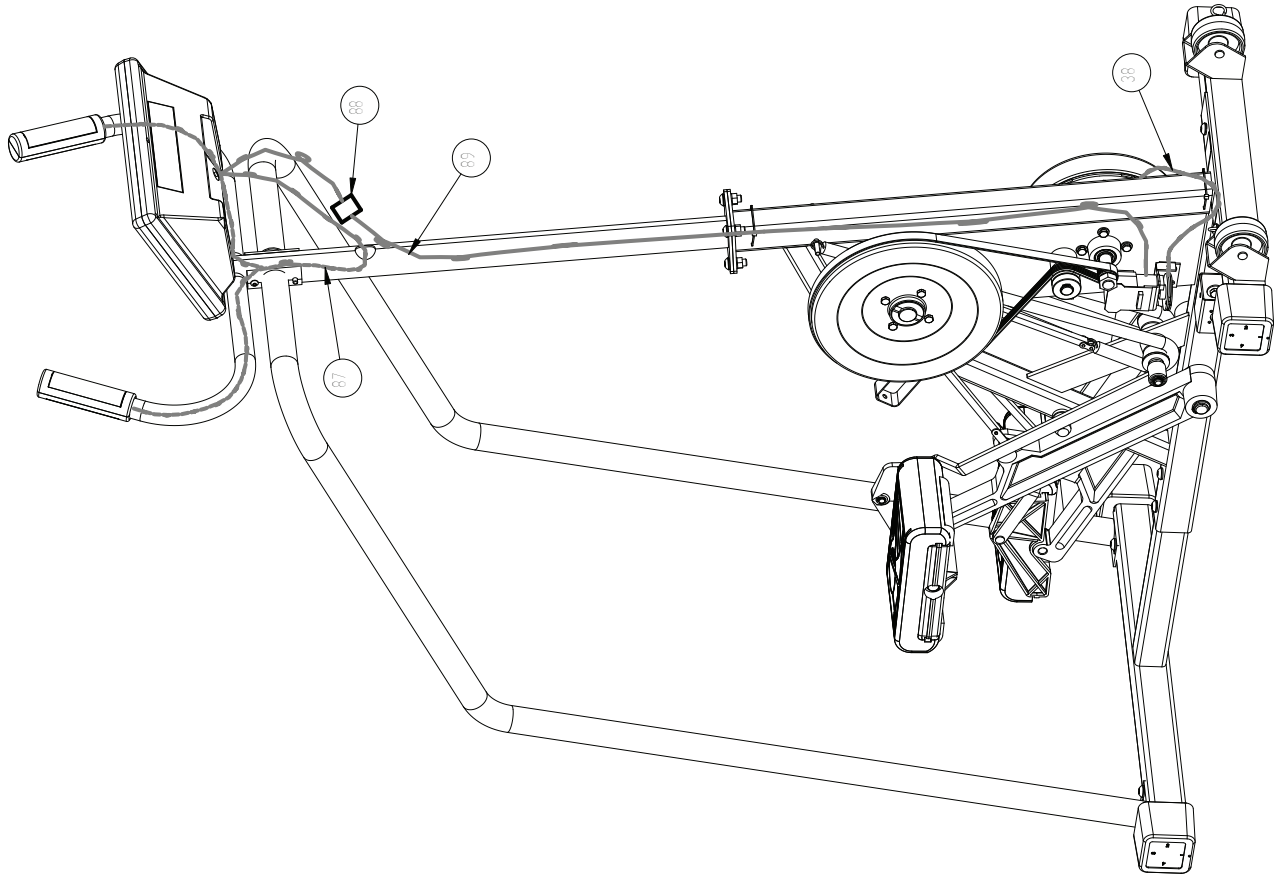

STAIRMASTER 4100PT HOMESTEPPER

STAIRMASTER 4100PT HOMESTEPPER

REF #	DESCRIPTION	PART #	REF #	DESCRIPTION	PART #
1	SPRING, PEDAL RETURN	SM20191	45	BELT, POLY-V, 440J6	SM25793
2	CHAIN, STEP CHN40N P 51, HS	SM25708	46	SCREW, .250-20X.63, HEX HD CAP	SM22028
3	KIT, MASTER LINK	SM20157	47	SNAP RING, 17MM	SM23354
4	PULLEY, BUNGEY CORD	SM25746	48	NUT, JAM, .625-18 UNF	SM21932
5	WASHER, 3/4" NARROW, FLAT,	SM25891	49	BEARING, BALL 17MM X 40MM	SM23322
6	(CS) ASSY, ARM, LEVELING, PB, W/BPD	SM10991-03	50	MOUNT, IDLER, PM	SM25749
7	RING, SNAP 3/8"	SM20214	51	WASHER, FLAT, .312 SAE	SM22214
8	RING, SNAP 3/4"	SM20213	52	WASHER, 3/8 SPLIT LOCK	SM23729
9	RING, SNAP, 5/8" ZINC PLATED	SM22141	53	SCREW, .312-18X1.00, HEX HD CAP	SM22165
10	(CS) ASSY, ARM, PEDAL, RH, PB, W/B P	SM10989-03	54	ASSY, SPROCKET LH	SM10382
11	(CS) ASSY, ARM, PEDAL, LH, PB W/B P	SM10990-03	55	ASSY, SPROCKET RH	SM10383
12	WASHER, FLAT 1.00 OD X .63 ID	SM22140	56	KIT, REAR SUPPORT	SM25790
13	WASHER, WAVE, .751 I.D.	SM12446	57	CAP, END, SQ	SM25628
14	ASSY, PEDAL, RH, CL SYS, V2	SM21793	58	SCREW, .375-16 X 1.00, BH, SS	SM25796
15	ASSY, PEDAL, LH, CL SYS, V2	SM21794	59	KIT, FRONT SUPPORT	SM25715
16	RING, SNAP, 3/8"; HEAVY DUTY	SM25894	60	PIN, HITCH	SM21774
17	SCREW, 1/4-20X3/8" BUTTON HD SO	SM21462	61	WHEEL, 3" DIA.	SM25978
18	WASHER, THRUST, .63 ID	SM21366	62	PIN, CLEVIS	SM22326
19	LINK, DOUBLE PITCH W/SLEEVE	SM21298	63	PLUG, HOLE, RIB-LOCK	SM27415
20	WELDMENT, FRAME, MAIN, HS	SM25767	64	GROMMET, NECK, 2400/4400	SM21578
21	(CS) ASSY, DRIVE, HUB	SM10400	65	KIT, HANDLE BAR ASSY (4100)	SM25716
22	NUT, .250-20, NYLON INSERT	SM22036	66	NUT, .375-16, HX JAM, NYLON INSRT	SM24643
23	ASSY, DRIVE HUB & SHAFT, 4100PT	SM20787	67	SCREW, .250-20 UNC X 2.25, BH, SS	SM25795
24	SCREW, .250-20X1.00, HEX HD CAP	SM22026	68	WELDMENT, HANDRAIL, LH,	SM25737-03
25	PLUG, RUBBER, GUIDE ROD	SM28466	69	WELDMENT, HANDRAIL, RH	SM25740
26	NUT, 5/16-18 NC NYLON INSRT HEX	SM22032	70	COVER, UPPER, LH, INJ MOLDED	SM21511
27	BRACKET, MNT, CVR, CL SYS, CL, W/B	SM24666-03	71	COVER, UPPER, RH, INJ MOLDED	SM21510
28	SCREW, .312-18X3.00, HEX HD CAP	SM24271	72	RIVET, PERM.	SM18072
29	WASHER, .312 USS FLAT	SM22075	73	COVER, TOP FRONT, HS	SM25741
30	WASHER, #6 SAE FLAT	SM22207	74	PADS, PEDAL, SET	SM18054
31	SCREW, #4-40 X .50 LG, PHILLIP	SM22277	75	KIT, RH LOWER COVER ASSY, 4100PT	SM18012
32	SPEED SENSOR	SM25709	76	KIT, LH LOWER COVER ASSY, 4100PT	SM18013
33	MOTOR, BRAKE CONTROL	SM25733	77	GRIP SET, HS	SM25747
34	WASHER, FLAT, 1/4 ID X 5/8 OD	SM22047	78	RACK, READING, SIDE HOLDER	SM22775
35	WASHER, #8 INTERNAL TOOTH LOCK	SM22109	79	ASSY, CONSOLE, HS	SM25773
36	SCREW, M4 X .7 X 12MM, HHC	SM25688	80	WASHER, .250 INTERNAL TOOTH LOCK	SM22138
37	SPACER, BRAKE, MOUNT	SM25678	81	SCREW, .250-20X1.00, BUTTONHEAD	SM25777
38	CABLE, MECHANICAL CONTROL	SM25743	82	POWER SUPPLY, WALL MOUNT, 7.5V	SM25726
39	SCREW, 10-32X.50, PAN HEAD, SS, BL	SM40671	83	NUT, 6-32 NC HEX MACH	SM22056
40	KIT, MAGNETIC BRAKING	SM25781	84	HOUSING, CHR	SM12498
41	MAGNETIC BRAKE, EDDY CURRENT	SM25782	85	SCREW #6-32 X 1.25, PHILLIPS	SM12295
42	KIT, EDDY HUB	SM25714	86	CONTACT WITH ADHESIVE	SM12497
43	BEARING, BALL, 17MM x 30MM	SM21600	87	ASSY, CABLE, CHR CONTROL	SM25693
44	KIT, PULLEY W/MAGNET	SM25589	88	EXTENSION CABLE, HS	SM25834
			89	ASSY, CABLE, MOTOR CONTROL	SM25695
			90	KEY, WOODRUFF, #405, .125X.625	SM25710