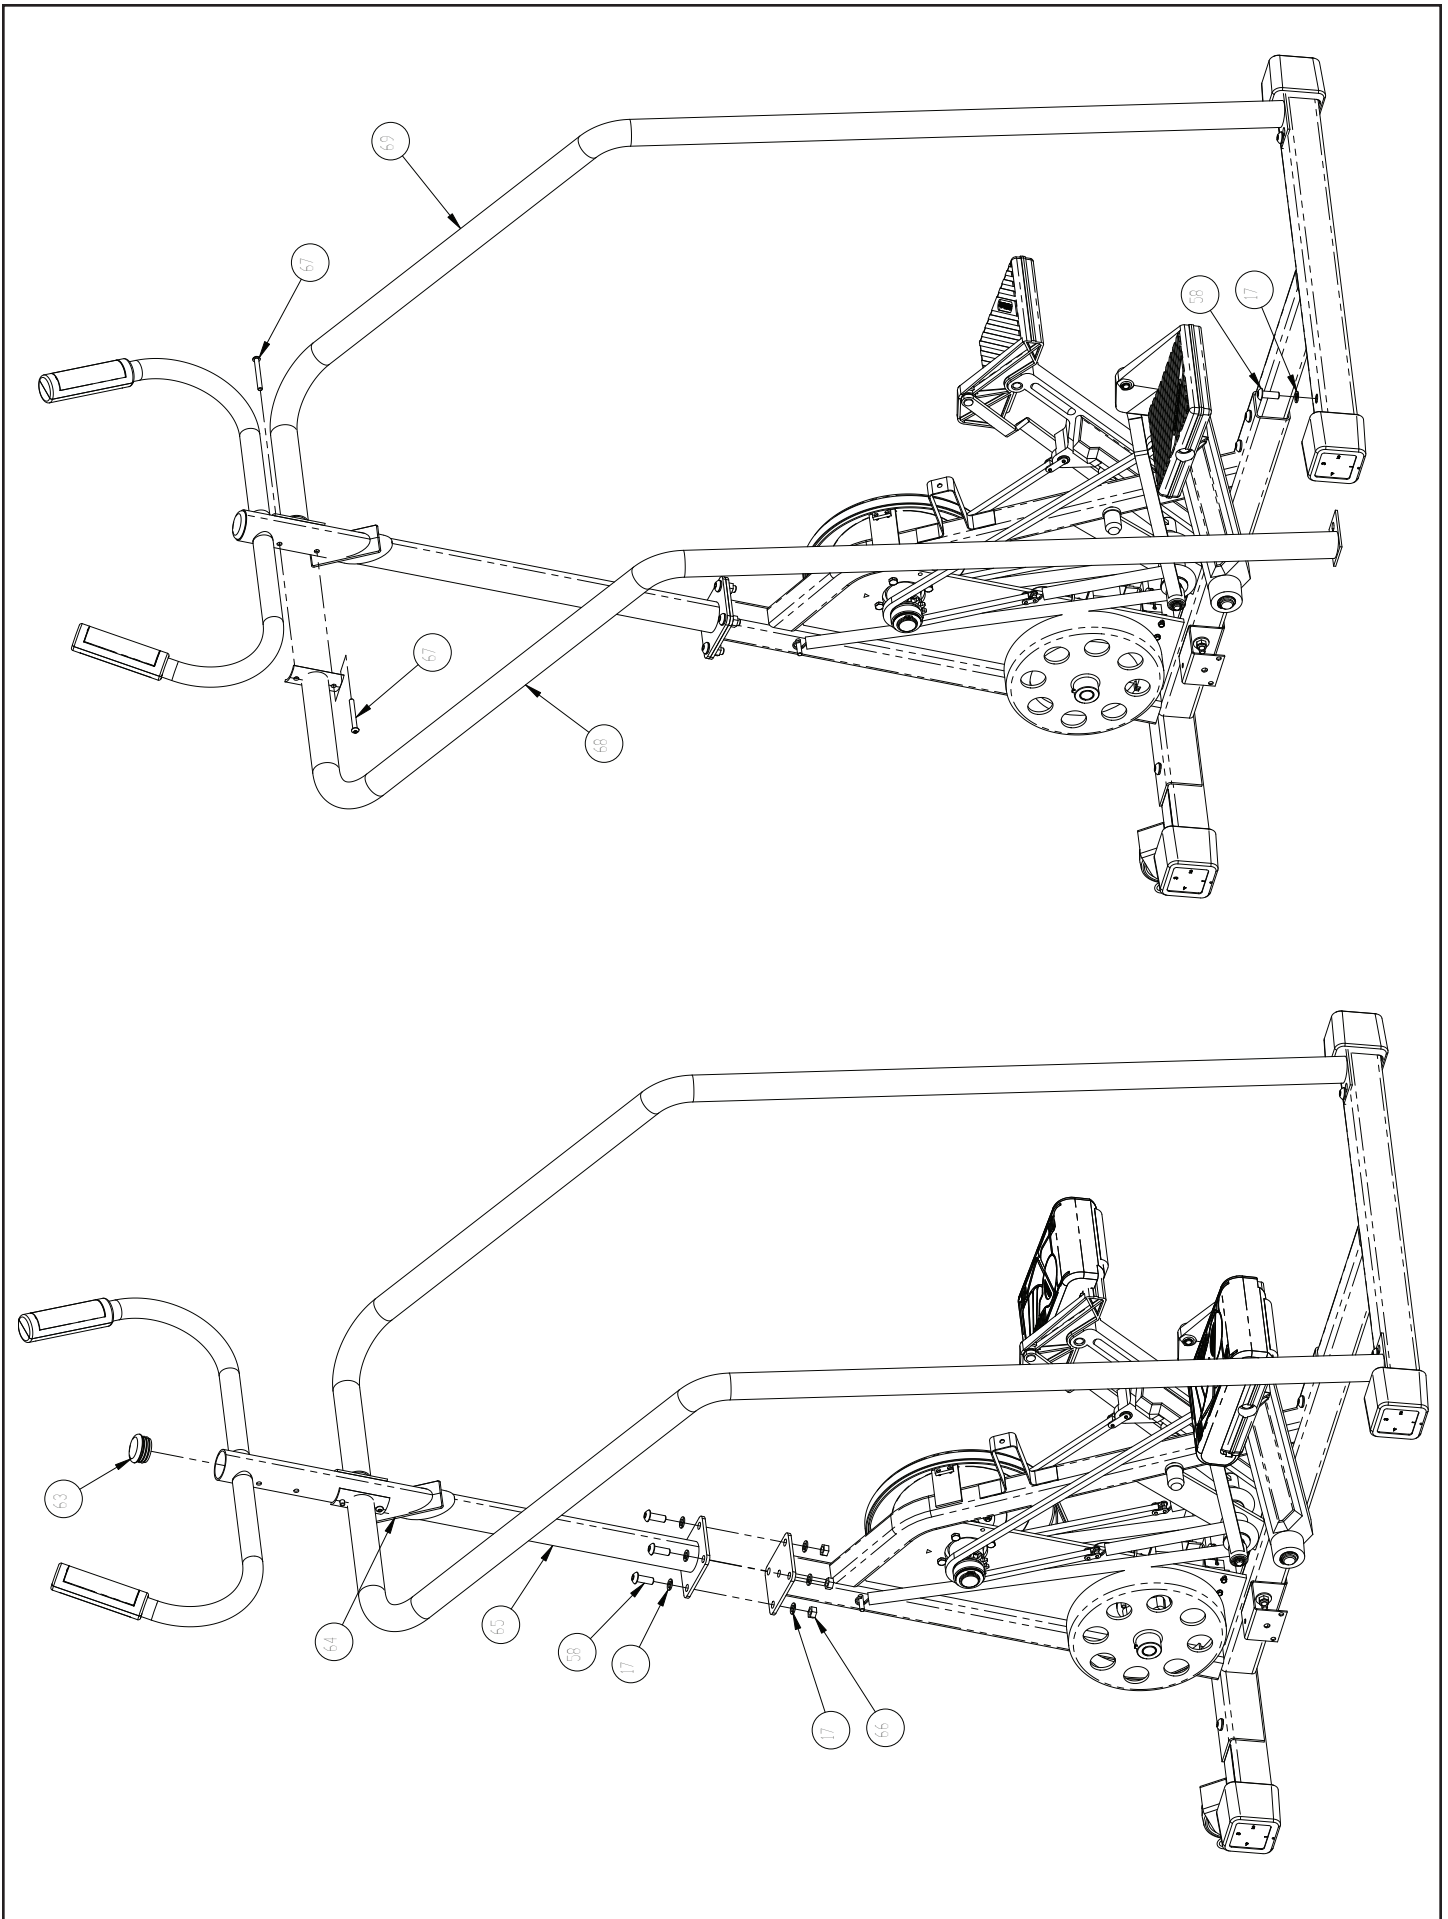

STAIRMASTER 4100PT HOMESTEPPER