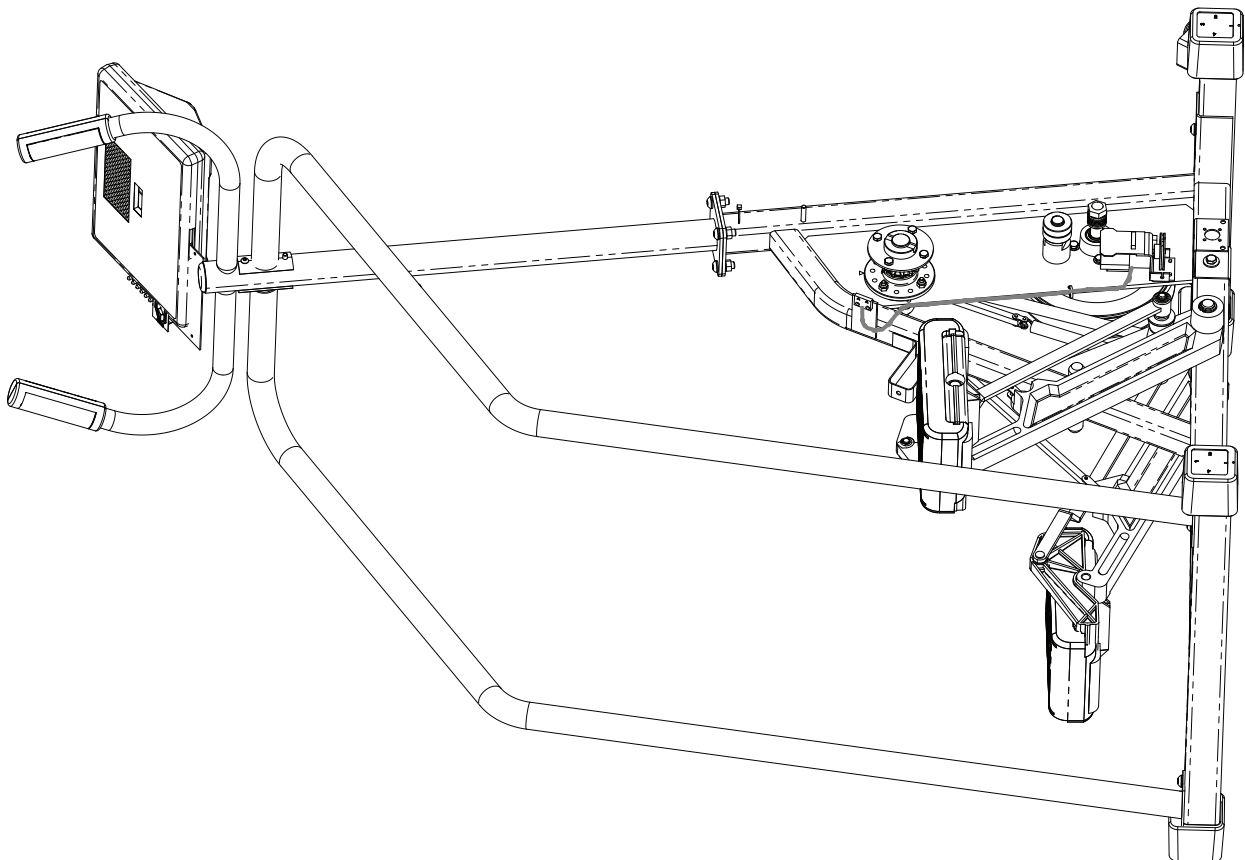

STAIRMASTER 4100PT HOMESTEPPER

STAIRMASTER 4100PT HOMESTEPPER

REF #	DESCRIPTION	PART #	REF #	DESCRIPTION	PART #
1	SPRING, PEDAL RETURN	SM20191	45	BELT, POLY-V, 440J6	SM25793
2	CHAIN, STEP CHN40N P 51, HS	SM25708	46	SCREW, .250-20X.63, HEX HD CAP	SM22028
3	KIT, MASTER LINK	SM20157	47	SNAP RING, 17MM	SM23354
4	PULLEY, BUNGEY CORD	SM25746	48	NUT, JAM, .625-18 UNF	SM21932
5	WASHER, 3/4" NARROW, FLAT,	SM25891	49	BEARING, BALL 17MM X 40MM	SM23322
6	(CS) ASSY, ARM, LEVELING, PB, W/BPD	SM10991-03	50	MOUNT, IDLER, PM	SM25749
7	RING, SNAP 3/8"	SM20214	51	WASHER, FLAT, .312 SAE	SM22214
8	RING, SNAP 3/4"	SM20213	52	WASHER, 3/8 SPLIT LOCK	SM23729
9	RING, SNAP, 5/8" ZINC PLATED	SM22141	53	SCREW, .312-18X1.00, HEX HD CAP	SM22165
10	(CS) ASSY, ARM, PEDAL, RH, PB, W/B P	SM10989-03	54	ASSY, SPROCKET LH	SM10382
11	(CS) ASSY, ARM, PEDAL, LH, PB W/B P	SM10990-03	55	ASSY, SPROCKET RH	SM10383
12	WASHER, FLAT 1.00 OD X .63 ID	SM22140	56	KIT, REAR SUPPORT	SM25790
13	WASHER, WAVE, .751 I.D.	SM12446	57	CAP, END, SQ	SM25628
14	ASSY, PEDAL, RH, CL SYS, V2	SM21793	58	SCREW, .375-16 X 1.00, BH, SS	SM25796
15	ASSY, PEDAL, LH, CL SYS, V2	SM21794	59	KIT, FRONT SUPPORT	SM25715
16	RING, SNAP, 3/8"; HEAVY DUTY	SM25894	60	PIN, HITCH	SM21774
17	SCREW, 1/4-20X3/8" BUTTON HD SO	SM21462	61	WHEEL, 3" DIA.	SM25978
18	WASHER, THRUST, .63 ID	SM21366	62	PIN, CLEVIS	SM22326
19	LINK, DOUBLE PITCH W/SLEEVE	SM21298	63	PLUG, HOLE, RIB-LOCK	SM27415
20	WELDMENT, FRAME, MAIN, HS	SM25767	64	GROMMET, NECK, 2400/4400	SM21578
21	(CS) ASSY, DRIVE, HUB	SM10400	65	KIT, HANDLE BAR ASSY (4100)	SM25716
22	NUT, .250-20, NYLON INSERT	SM22036	66	NUT, .375-16, HX JAM, NYLON INSRT	SM24643
23	ASSY, DRIVE HUB & SHAFT, 4100PT	SM20787	67	SCREW, .250-20 UNC X 2.25, BH, SS	SM25795
24	SCREW, .250-20X1.00, HEX HD CAP	SM22026	68	WELDMENT, HANDRAIL, LH,	SM25737-03
25	PLUG, RUBBER, GUIDE ROD	SM28466	69	WELDMENT, HANDRAIL, RH	SM25740
26	NUT, 5/16-18 NC NYLON INSRT HEX	SM22032	70	COVER, UPPER, LH, INJ MOLDED	SM21511
27	BRACKET, MNT, CVR, CL SYS, CL, W/B	SM24666-03	71	COVER, UPPER, RH, INJ MOLDED	SM21510
28	SCREW, .312-18X3.00, HEX HD CAP	SM24271	72	RIVET, PERM.	SM18072
29	WASHER, .312 USS FLAT	SM22075	73	COVER, TOP FRONT, HS	SM25741
30	WASHER, #6 SAE FLAT	SM22207	74	PADS, PEDAL, SET	SM18054
31	SCREW, #4-40 X .50 LG, PHILLIP	SM22277	75	KIT, RH LOWER COVER ASSY, 4100PT	SM18012
32	SPEED SENSOR	SM25709	76	KIT, LH LOWER COVER ASSY, 4100PT	SM18013
33	MOTOR, BRAKE CONTROL	SM25733	77	GRIP SET, HS	SM25747
34	WASHER, FLAT, 1/4 ID X 5/8 OD	SM22047	78	RACK, READING, SIDE HOLDER	SM22775
35	WASHER, #8 INTERNAL TOOTH LOCK	SM22109	79	ASSY, CONSOLE, HS	SM25773
36	SCREW, M4 X .7 X 12MM, HHC	SM25688	80	WASHER, .250 INTERNAL TOOTH LOCK	SM22138
37	SPACER, BRAKE, MOUNT	SM25678	81	SCREW, .250-20X1.00, BUTTONHEAD	SM25777
38	CABLE, MECHANICAL CONTROL	SM25743	82	POWER SUPPLY, WALL MOUNT, 7.5V	SM25726
39	SCREW, 10-32X.50, PAN HEAD, SS, BL	SM40671	83	NUT, 6-32 NC HEX MACH	SM22056
40	KIT, MAGNETIC BRAKING	SM25781	84	HOUSING, CHR	SM12498
41	MAGNETIC BRAKE, EDDY CURRENT	SM25782	85	SCREW #6-32 X 1.25, PHILLIPS	SM12295
42	KIT, EDDY HUB	SM25714	86	CONTACT WITH ADHESIVE	SM12497
43	BEARING, BALL, 17MM x 30MM	SM21600	87	ASSY, CABLE, CHR CONTROL	SM25693
44	KIT, PULLEY W/MAGNET	SM25589	88	EXTENSION CABLE, HS	SM25834
			89	ASSY, CABLE, MOTOR CONTROL	SM25695
			90	KEY, WOODRUFF, #405, .125X.625	SM25710