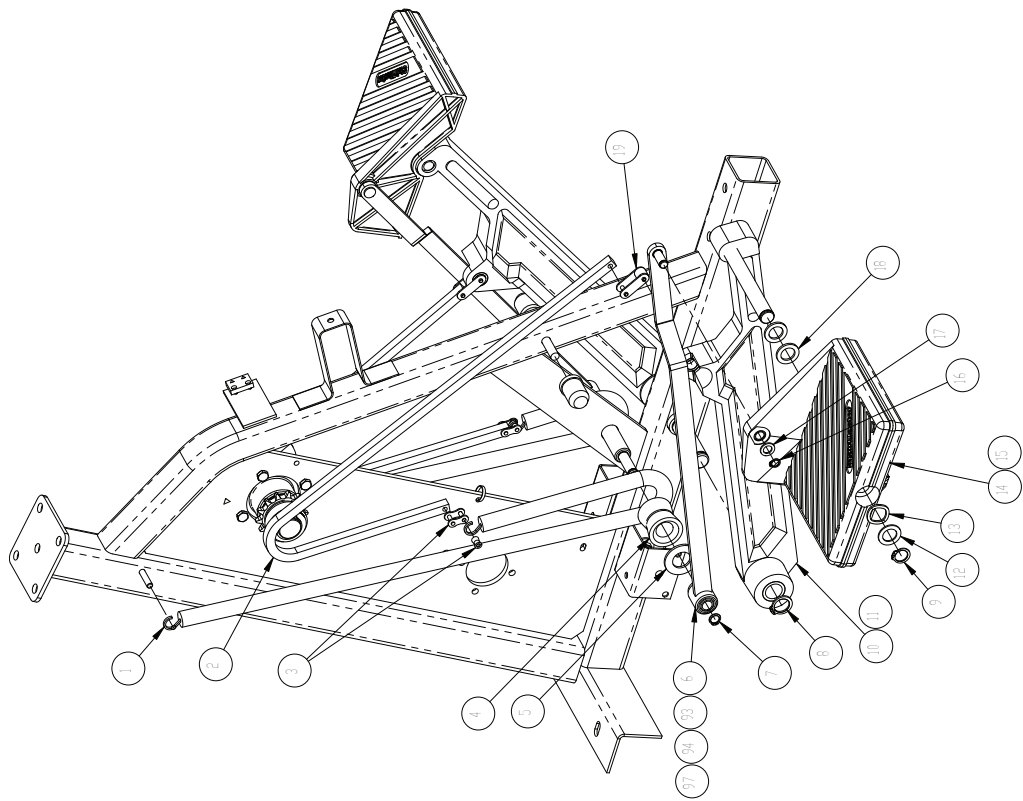

STAIRMASTER 4100PT HOMESTEPPER