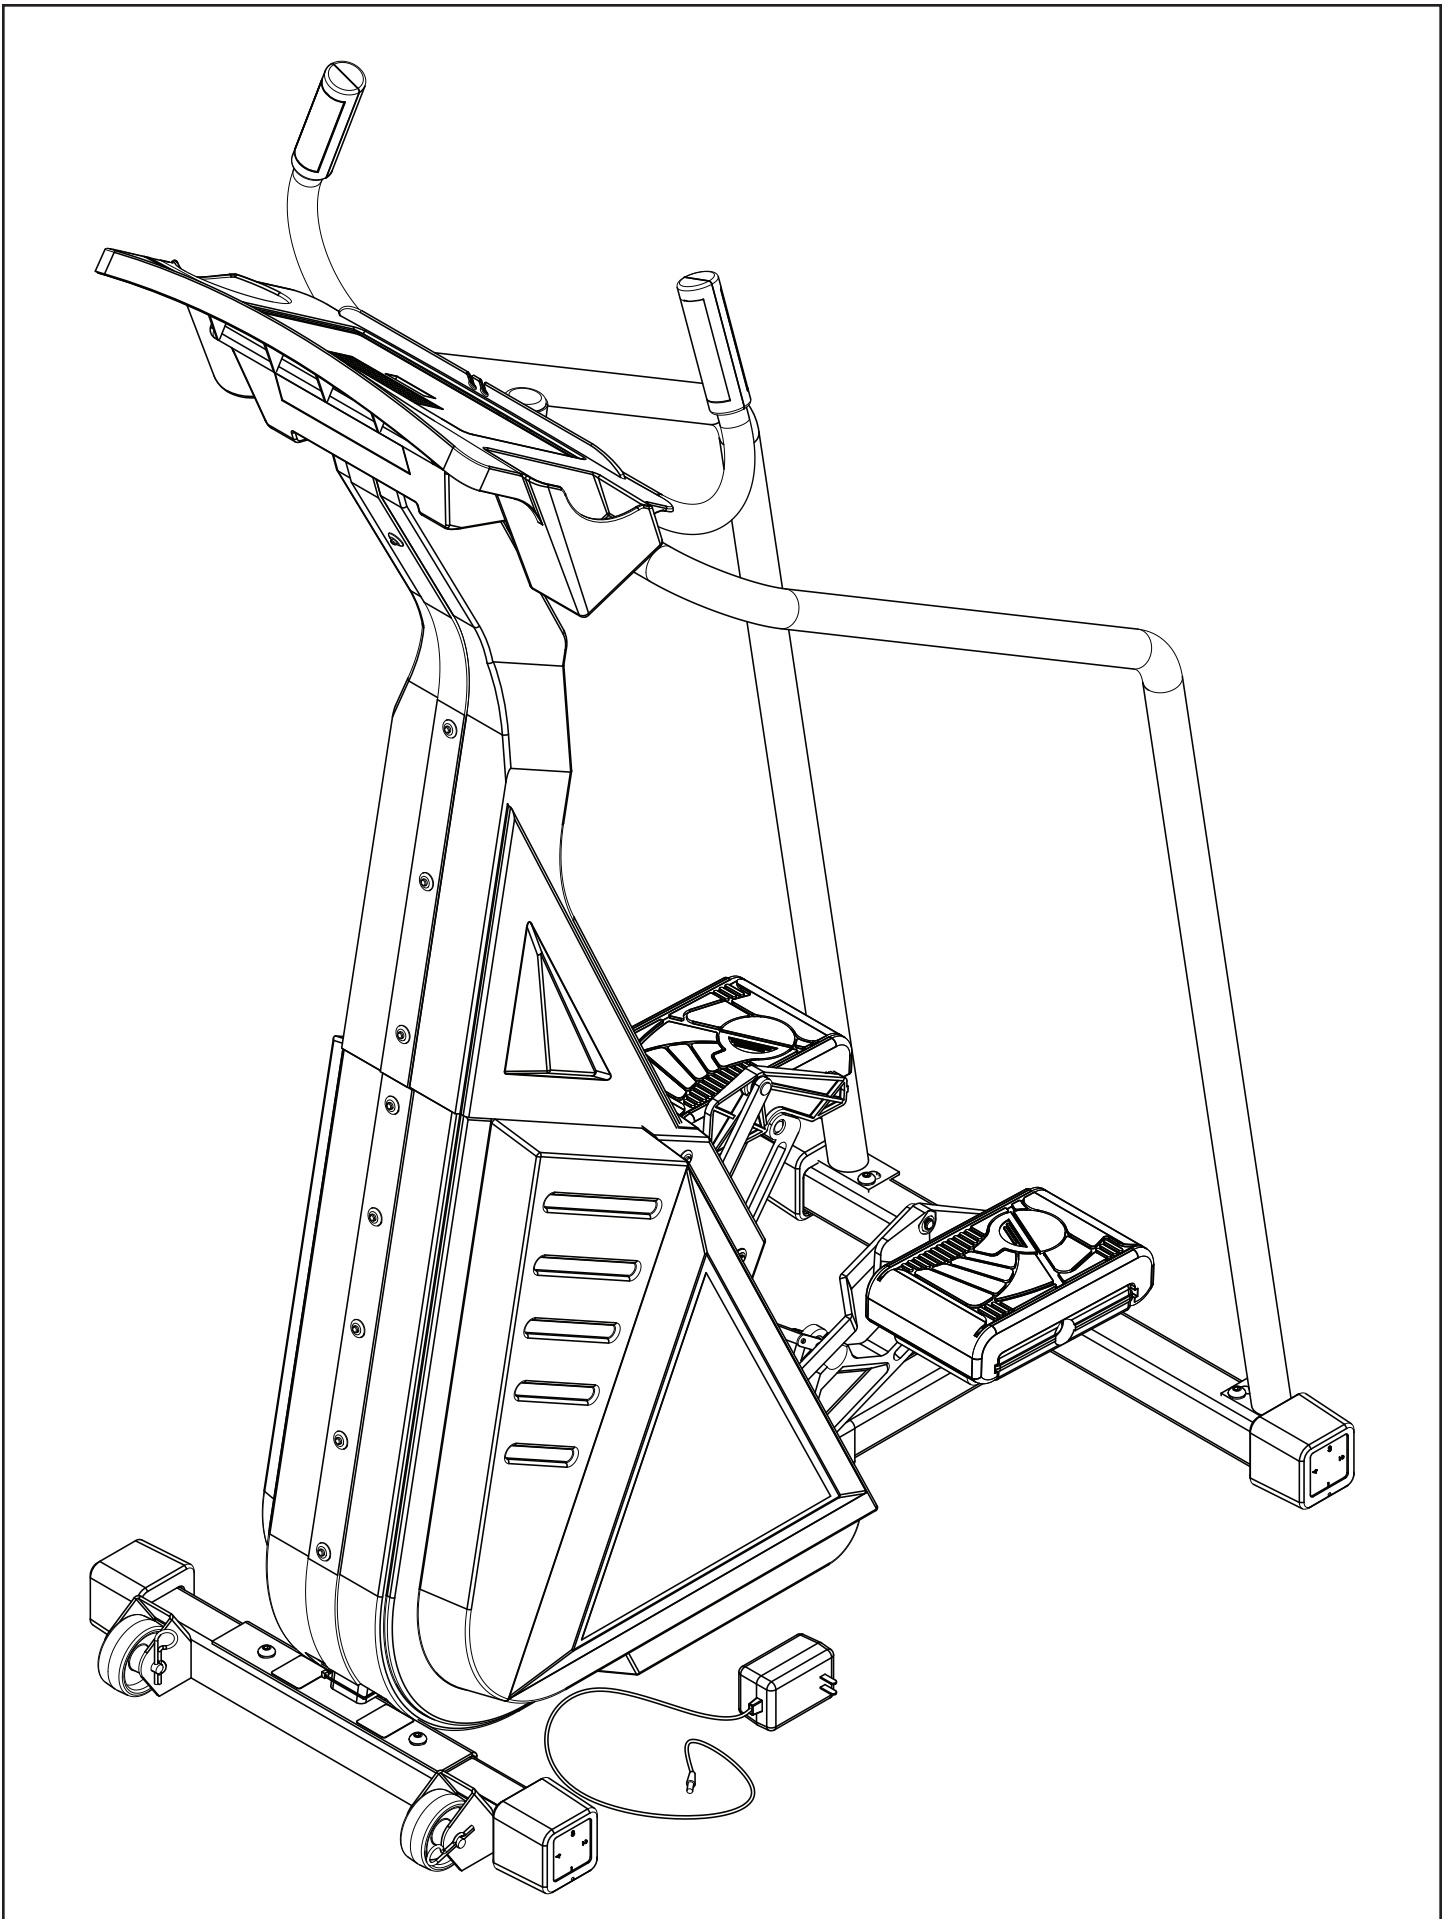

STAIRMASTER 4100PT HOMESTEPPER